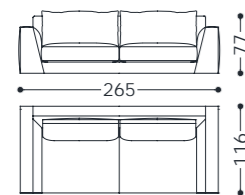

1CELEFAP
2CELEFAP