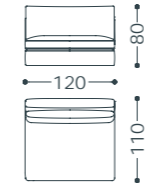

1ARAE1
2ARAE1