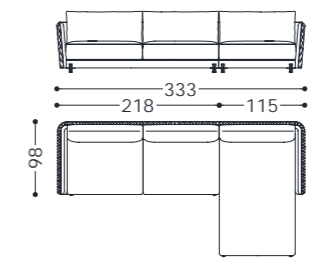

01CONC2
(1COND2MSX+1CONCHLDX)
02CONC2
(2COND2MSX+2CONCHLDX)