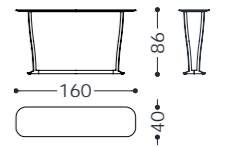

12 13

VIVIEN divano/sofa
• 2VIVD3 • 9G7 Nabuk bruciato (schienali/backrests-sedute/seats) - 917 Raji Bruciato (scocca/chassis-logo lux in pelle/logo lux in leather), Cat. M