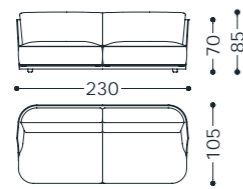

1VVD2M
2VVD2M