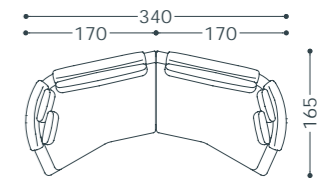

01ARAC4
(1ARAANG5SX-1ARAANG5DX)
02ARAC4
(2ARAANG5SX-2ARAANG5DX)