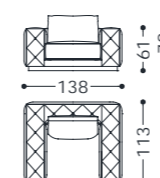

1TRCPL
2TRCPL