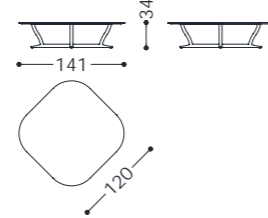

1ELITQ120

tavolino imbottito/upholstered small table **Elizabeth Soft** (wooden base)

elementi/elements

designed by Castello Lagravinese