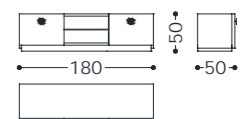

1JASMOTVS
2JASMOTVS