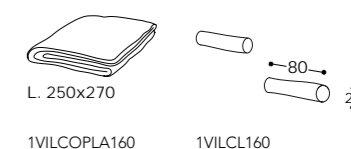

cuscini e coordinati letti/pillows and bedding set **Vivien**

elementi/elements