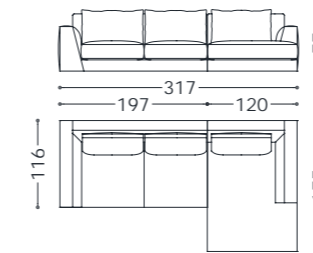

01CELC2
(1CELEEASXP-1CELEPADXP)
02CELC2
(2CELEEASXP-2CELEPADXP)