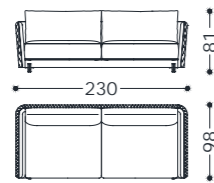

1COND2M
2COND2M