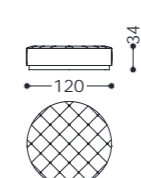

1TRCPOUFF
2TRCPOUFF