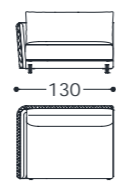

1CONE3SX
2CONE3SX