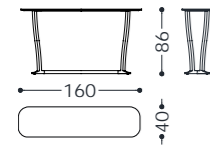

Struttura: massello di legno.
Top: in marmo.

Structure: in solid wood.
Top: in marble.

1ELICL86