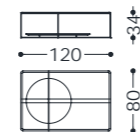

tavolino/small table **Clint 1 gold**

elementi/elements

designed by Castello Lagravinese

Struttura: metallo.
Finitura struttura: placcato oro lucido 24 carati e nero opaco.
Top: in marmo.
Top 2: MDF laccato.

Structure: in metal.
Structure finishing: glossy 24 Kt gold-plated and matt black.
Top: in marble.
Top 2: lacquered MDF.

1CT1TAVQ12012

1CT1TAVQ7575

1CT1TAVQ5555

1CT1TAVR12080

tavolino/small table **Clint 1 painted**

elementi/elements

designed by Castello Lagravinese

Struttura: metallo.
Finitura struttura: a scelta -bronzo, rame, brunito lucido e nero opaco.
Top: marmo.
Top 2: MDF laccato.

Structure: in metal.
Structure finishing: options bronze, copper, glossy browned and matt black.
Top: in marble.
Top 2: lacquered MDF.

1C1MTAVQ12012

1C1MTAVQ7575

1C1MTAVQ5555

1C1MTAVR12080