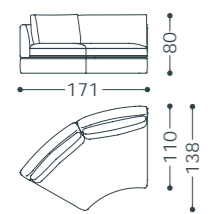

1ARAANG61
2ARAANG61