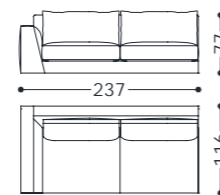

1CELEFASXP
2CELEFASXP