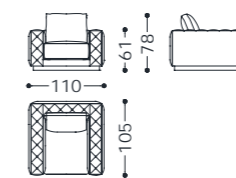

1TRCPS
2TRCPS