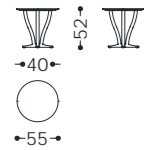

Struttura: in massello di legno.
Top: in marmo.

Structure: in solid wood.
Top: in marble.

1ELITD55