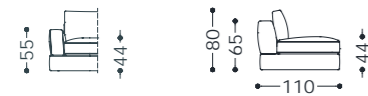

1ARAANG4SX
2ARAANG4SX