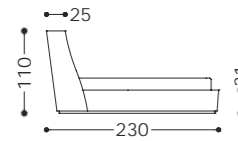

con doghe/with slats
2VIRLA200
senza doghe/without slats
2VIRLA200B
con contenitore ed alzata facilitata
/with storage and easy lift mechanism
2VIRLB200AF