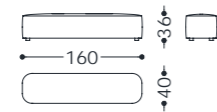

letto/bed Vivien Royal

elementi/elements

designed by Castello Lagravinese

Struttura portante: Multistrato, massello di legno.

Imbottitura: in poliuretano espanso (densità 40 kg/mc) rivestito in fibra di poliestere termolegata.

Piedini: in abs.

Main structure: Solid and multilayer wood.

Upholstery: polyurethane foam (density 40 kg/mc) covered with heat-bonded polyester fiber.

Feet: in abs.

con doghe/with slats
2VIRLA200
senza doghe/without slats
2VIRLA200B
con contenitore ed alzata facilitata
/with storage and easy lift mechanism
2VIRLB200AF

con doghe/with slats
2VIRLA180
senza doghe/without slats
2VIRLA180B
con contenitore ed alzata facilitata
/with storage and easy lift mechanism
2VIRLB180AF

con doghe/with slats
2VIRLA160
senza doghe/without slats
2VIRLA160B
con contenitore ed alzata facilitata
/with storage and easy lift mechanism
2VIRLB160AF

panca/bench Vivien Royal

elementi/elements

2VIRPC200

2VIRPC180

2VIRPC160

panca/bench Conrad

elementi/elements

designed by Castello Lagravinese

Struttura portante: multistrato, massello di legno.

Imbottiture: poliuretano espanso a densità differenziata rivestito in falda termolegata.

Piedini: in metallo h. 9 cm.

Main structure: solid and multilayer wood.

Upholstery: polyurethane foam with different densities covered with heat-bonded layer.

Feet: in metal, h. 9 cms.

Cod. Tessuto/fabric: 1

Cod. Pelle/leather: 2

1COTPC200
2COTPC200

1COTPC180
2COTPC180

1COTPC160
2COTPC160