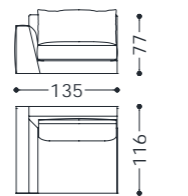

1CELEBASXP
2CELEBASXP