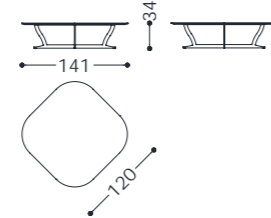

tavolino/small table **Richard**

elementi/elements

designed by Castello Lagravinese

Struttura: metallo.
Top: in marmo.

Structure: in metal.
Top: in marble.

1RICTD55

1RICTQ90

1RICTQ120

1RICTAVR

tavolino imbottito/upholstered small table **Richard Soft**

elementi/elements

designed by Castello Lagravinese

Struttura: metallo.
Top rivestito: in tessuto/pelle.
Imbottitura top: in poliuretano espanso a densità differenziata.

Structure: in metal.
Top cover: in fabric/leather.
Top upholstery: in polyurethane foam with different densities.

Cod. Tessuto/fabric: 1
Cod. Pelle/leather: 2

1RISTD55
2RISTD55

1RISTQ120
2RISTQ120