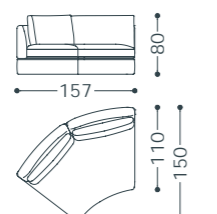

1ARAANG11
2ARAANG11