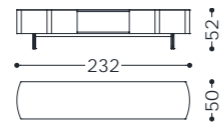

mobili/furniture **Butterfly 1**

elementi/elements

designed by Castello Lagravinese

Corpo: MDF e metallo.

Ante/cassetti: MDF.

Rivestimento esterno: tessuto stampato.

Finitura interno: laccato opaco.

Top: in marmo.

Base: laccata opaca (solo per comodino).

Main structure: MDF and metal.

Doors/front drawers: MDF.

External cover: printed fabric.

Internal finishing: matt lacquered.

Top: in marble.

Base: matt lacquered (only for bedside table).

1BU1MOBTV

mobili/furniture **Butterfly 4**

elementi/elements

designed by Castello Lagravinese

Corpo: MDF e metallo.

Ante/cassetti: MDF.

Rivestimento esterno: tessuto stampato.

Finitura interno: laccato opaco.

Top: in ceramica.

Base: laccata opaca (solo per comodino).

Main structure: MDF and metal.

Doors/front drawers: MDF.

External cover: printed fabric.

Internal finishing: matt lacquered.

Top: in ceramic.

Base: matt lacquered (only for bedside table).