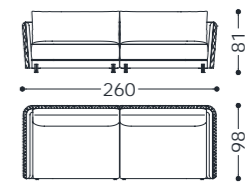

01CONC1
(1CONE3SX+1CONE3DX)
02CONC1
(2CONE3SX+2CONE3DX)