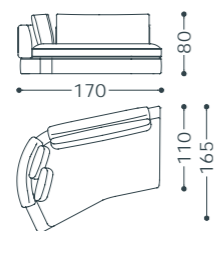

1ARAANG5SX
2ARAANG5SX