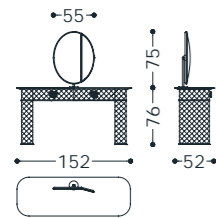

03PEBC5 (*)
03PEBC12 (**)
03PEBC19 (***)