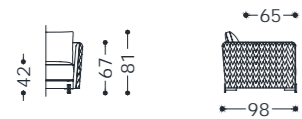

1COND3
2COND3