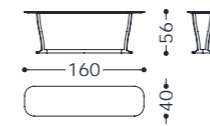

consolle/console **Elizabeth** (wooden base)

elementi/elements

designed by Castello Lagravinese

Struttura: massello di legno.
Top: in marmo.

Structure: in solid wood.
Top: in marble.

1ELICL86

1ELICL56

consolle/console **Richard** (metal base)

elementi/elements

designed by Castello Lagravinese

Struttura: in metallo.
Top: in marmo.

Structure: in metal.
Top: in marble.

1RICCL86

1RICCL56