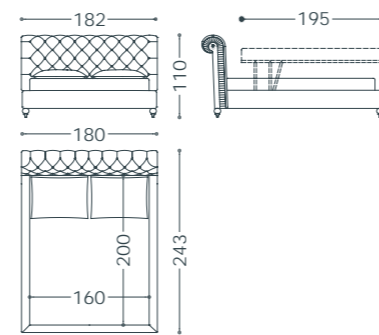

con doghe/with slats
1AFLLA160
2AFLLA160
senza doghe/without slats
1AFLLA160B
2AFLLA160B
con contenitore ed alzata facilitata/with storage
and easy lift mechanism
1AFLLA160AF
2AFLLA160AF

panca/bench **Alfred**

elementi/elements

1AFLPC200
2AFLPC200

1AFLPC180
2AFLPC180

1AFLPC160
2AFLPC160

cuscini e coordinati letti/pillows and bedding set **Alfred**

elementi/elements

L. 290x270

1AFLCOPLA200

1AFLCL200

L. 270x270

1AFLCOPLA180

1AFLCL180

L. 250x270

1AFLCOPLA160

1AFLCL160

1AFLCQ42B