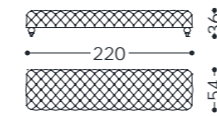

panca/bench **Alfred**

elementi/elements

1AFLPC200
2AFLPC200