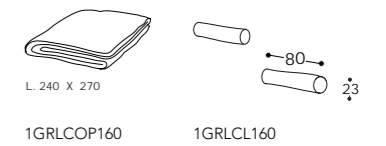

1GRLLCOP160

1GRLLCL160

1GRLLCQ60P

1GRLLCQ45