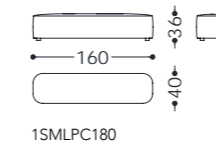

Piedino: ABS.

Structure: Solid and multilayer wood.

Upholstery: polyurethane foam (density 30 kg/mc) covered with resinated 100 grams coupled with velvet.

Feet: ABS.

panca/bench Semira

elementi/elements

cuscini e coordinati letti/pillows and bedding set Semira