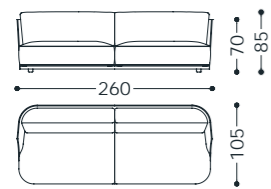

1VVD3
2VVD3