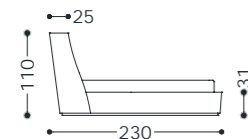

Struttura portante: Multistrato, massello di legno.

Imbottitura: in poliuretano espanso (densità 40 kg/mc) rivestito in fibra di poliestere termolegata.

Piedini: in abs.

Main structure: Solid and multilayer wood.

Upholstery: polyurethane foam (density 40 kg/mc) covered with heat-bonded polyester fiber.

Feet: in abs.

Cod. Tessuto/fabric: 1

Cod. Pelle/leather: 2

con doghe/with slats
1VILLA200
2VILLA200
senza doghe/without slats
1VILLA200B
2VILLA200B
con contenitore ed alzata facilitata
/with storage and easy lift mechanism
1VILLB200AF
2VILLB200AF