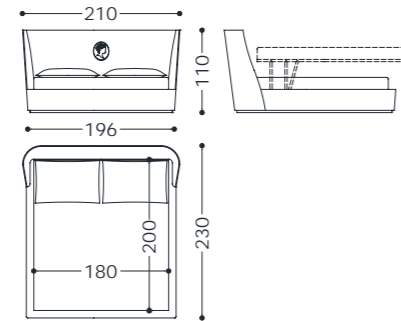

con doghe/with slats
2VIRLA180
senza doghe/without slats
2VIRLA180B
con contenitore ed alzata facilitata
/with storage and easy lift mechanism
2VIRLB180AF