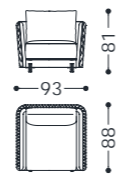

1CONP
2CONP