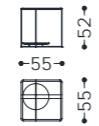

1CT1TAVQ5555