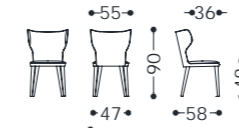

1MNKSESM
2MNKSESM