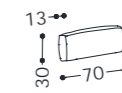

1ARACP70
2ARACP70