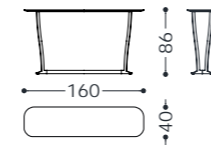

Struttura: in metallo.
Top: in marmo.

Structure: in metal.
Top: in marble.

1RICCL86