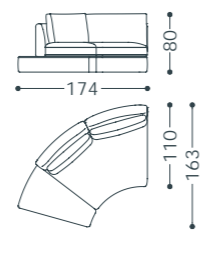

1ARAANG2SX
2ARAANG2SX