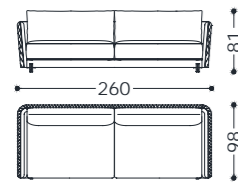

1COND3
2COND3