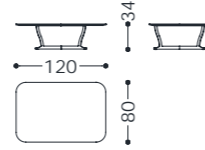

tavolino/small table **Richard**

elementi/elements

designed by Castello Lagravinese

Struttura: metallo.
Top: in marmo.

Structure: in metal.
Top: in marble.

1RICTD55

1RICTQ90

1RICTQ120

1RICTAVR

tavolino imbottito/upholstered small table **Richard Soft**

elementi/elements

designed by Castello Lagravinese

Struttura: metallo.
Top rivestito: in tessuto/pelle.
Imbottitura top: in poliuretano espanso a densità differenziata.

Structure: in metal.
Top cover: in fabric/leather.
Top upholstery: in polyurethane foam with different densities.

Cod. Tessuto/fabric: 1
Cod. Pelle/leather: 2

1RISTD55
2RISTD55

1RISTQ120
2RISTQ120