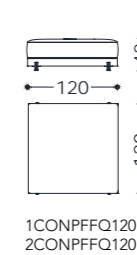

1CONPFFQ120
2CONPFFQ120