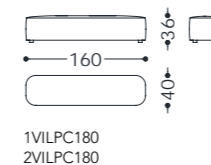

panca/bench **Vivien**

elementi/elements