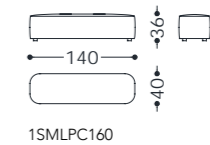

Piedino: ABS.

Structure: Solid and multilayer wood.

Upholstery: polyurethane foam (density 30 kg/mc) covered with resinated 100 grams coupled with velvet.

Feet: ABS.

panca/bench Semira

elementi/elements

cuscini e coordinati letti/pillows and bedding set Semira