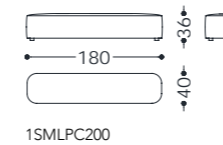

Piedino: ABS.

Structure: Solid and multilayer wood.

Upholstery: polyurethane foam (density 30 kg/mc) covered with resinated 100 grams coupled with velvet.

Feet: ABS.

panca/bench Semira

elementi/elements

cuscini e coordinati letti/pillows and bedding set Semira