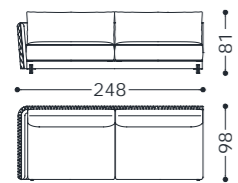

1COND3SX
2COND3SX