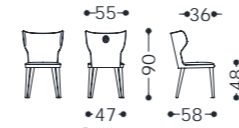

Struttura portante: multistrato, massello di legno.

Imbottiture: schienale in poliuretano espanso (densità 35 kg/mc) rivestito in resinato 100 gr.; seduta in poliuretano espanso (densità 40 kg/mc) rivestito in resinato 100 gr.

Molleggio: cinghie elastiche in polipropilene e gomma.

Gambe: in legno rivestito in tessuto o pelle.

Main structure: solid and multilayer wood.

Upholstery: backrest in polyurethane foam (density 35 kg/mc) covered with resinate 100 grams; seat in polyurethane foam (density 40 kg/mc) covered with resinate 100 grams.

Suspensions: elastic belts in polypropylene and rubber.

Legs: in wood covered with fabric or leather.

Cod. Tessuto/fabric: 1

Cod. Pelle/leather: 2

1MNKSECM
2MNKSECM