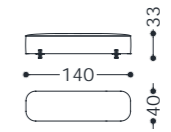

1COTPC160
2COTPC160