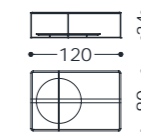

1C1MTAVR12080