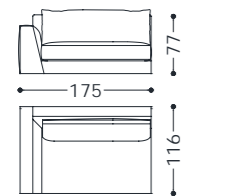

1CELEDASXP
2CELEDASXP