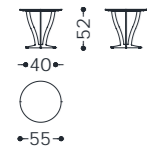

Struttura: metallo.
Top: in marmo.

Structure: in metal.
Top: in marble.

1RICTD55