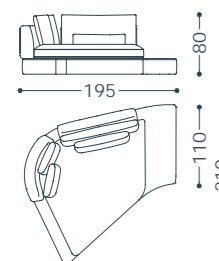

1ARAANG4SX
2ARAANG4SX