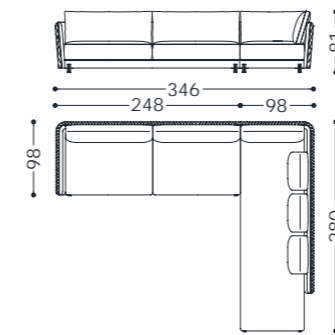

divano/sofa **Conrad**

composizioni/composition

01CONC3
(1COND3SX+1CONMERDX)
02CONC3
(2COND3SX+2CONMERDX)