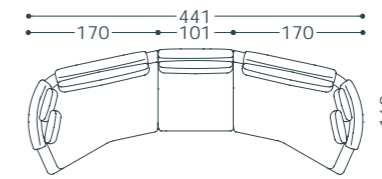

01ARAC3
(1ARAANG5SX-1ARAES1-1ARAANG5DX)
02ARAC3
(2ARAANG5SX-2ARAES1-2ARAANG5DX)