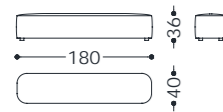

panca/bench Vivien Royal

elementi/elements

2VIRPC200