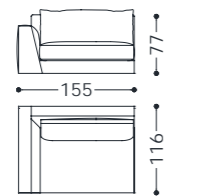

1CELECASXP
2CELECASXP