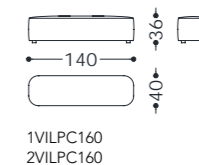

panca/bench **Vivien**

elementi/elements