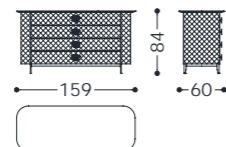

03PEBC3 (*)
03PEBC10 (**)
03PEBC17 (***)