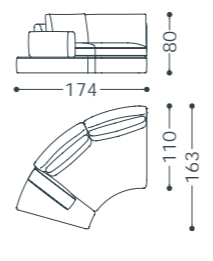

1ARAANG3SX
2ARAANG3SX